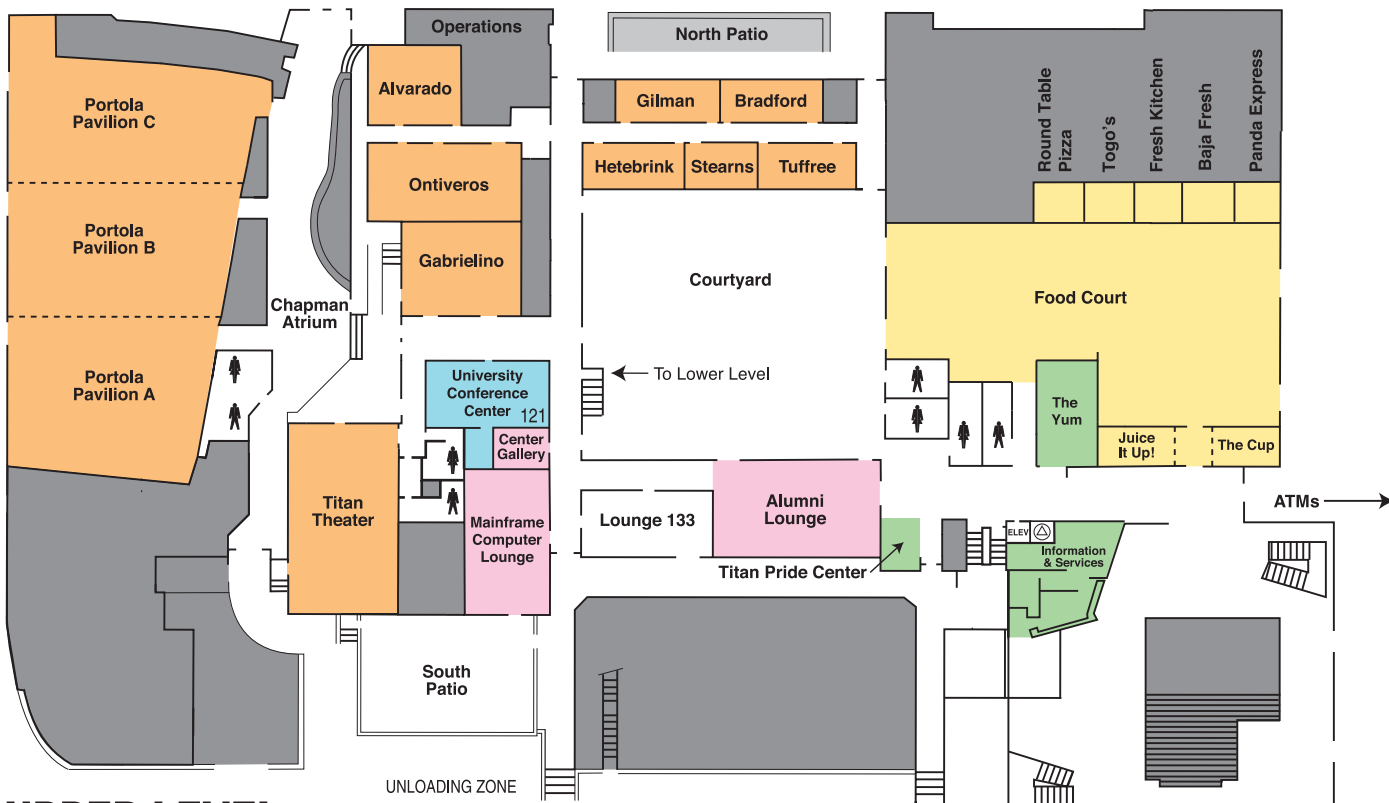

MAIN LEVEL

UPPER LEVEL

PLAZA LEVEL

- AD** Admissions
- AF** Anderson Field
- B** Bookstore/Titan Shops
- BA** Becker Amphitheater
- BGC** Greenhouse Complex
- CC** Children's Center
- CJ** Carl's Jr.
- CP** College Park
- CPAC** Clayes Performing Arts Center
- CY** Corporation Yard
- CS** Computer Science
- DBH** Dan Black Hall
- E** Engineering
- EC** Education-Classroom
- ECS** Engineering & Computer Science
- EPS** Eastside Parking Structure
- FA** Financial Aid
- G** Golleher Alumni House
- GF** Goodwin Field
- H** Humanities-Social Sciences
- HC** Health Center
- KHS** Kinesiology & Health Science
- LH** Langsdorf Hall
- MH** McCarthy Hall
- NPS** Nutwood Parking Structure
- P** Parking & Transportation Office
- RH** Residence Halls
- PL** Pollak Library
- R** Receiving
- RGC** Ruby Gerontology Center
- SCPS** State College Parking Structure
- SGMH** Mihaylo Hall
- SHCC** Student Health & Counseling Center
- SH** Student Housing
- SRC** Student Recreation Center
- TG** Titan Gymnasium
- TH** Titan House
- TS** Titan Stadium
- TSU** Titan Student Union
- UH** University Hall
- UP** University Police
- VA** Visual Arts

-  Parking Information Center
-  Buildings
-  Construction
-  Student Parking
-  Faculty/Staff Parking
-  Parking Permit Machine
-  Park and Pay