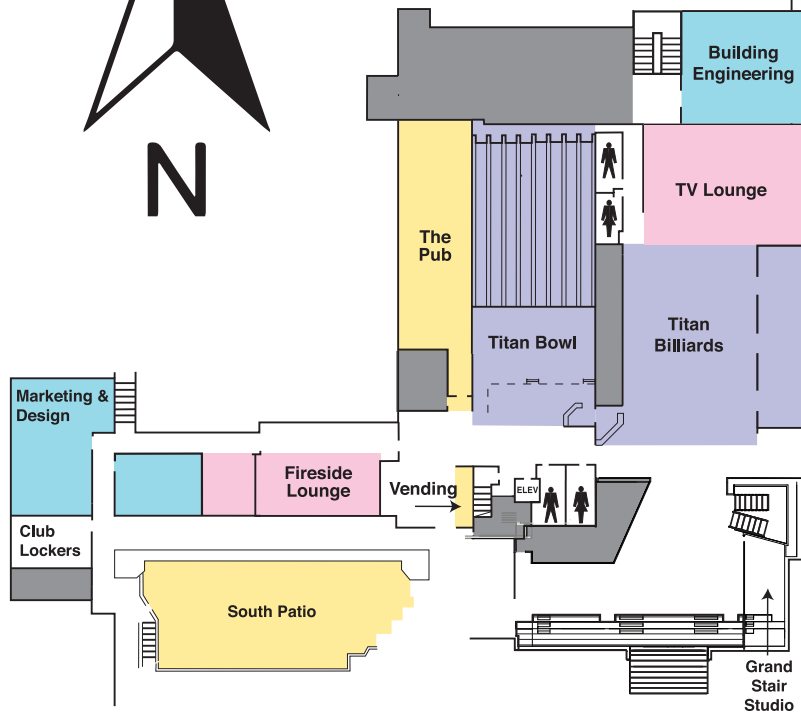

MAIN LEVEL

UPPER LEVEL

PLAZA LEVEL

- AD** Admissions
- AF** Anderson Field
- B** Bookstore/Titan Shops
- BA** Becker Amphitheater
- BGC** Greenhouse Complex
- CC** Children's Center
- CJ** Carl's Jr.
- CP** College Park
- CPAC** Clayes Performing Arts Center
- CY** Corporation Yard
- CS** Computer Science
- DBH** Dan Black Hall
- E** Engineering
- EC** Education-Classroom
- ECS** Engineering & Computer Science
- EPS** Eastside Parking Structure
- FA** Financial Aid
- G** Golleher Alumni House
- GF** Goodwin Field
- H** Humanities-Social Sciences
- HC** Health Center
- KHS** Kinesiology & Health Science
- LH** Langsdorf Hall
- MH** McCarthy Hall
- NPS** Nutwood Parking Structure
- P** Parking & Transportation Office
- RH** Residence Halls
- PL** Pollak Library
- R** Receiving
- RGC** Ruby Gerontology Center
- SCPS** State College Parking Structure
- SGMH** Mihaylo Hall
- SHCC** Student Health & Counseling Center
- SH** Student Housing
- SRC** Student Recreation Center
- TG** Titan Gymnasium
- TH** Titan House
- TS** Titan Stadium
- TSU** Titan Student Union
- UH** University Hall
- UP** University Police
- VA** Visual Arts