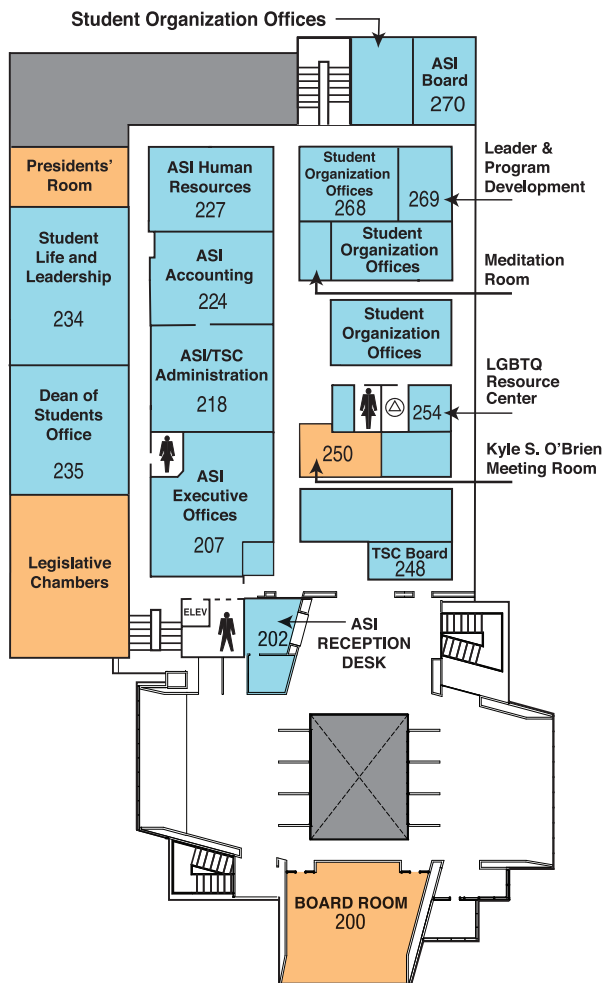

MAIN LEVEL

UPPER LEVEL

PLAZA LEVEL

- AD** Admissions
- AF** Anderson Field
- B** Bookstore/Titan Shops
- BA** Becker Amphitheater
- BGC** Greenhouse Complex
- CC** Children's Center
- CJ** Carl's Jr.
- CP** College Park
- CPAC** Clayes Performing Arts Center
- CY** Corporation Yard
- CS** Computer Science
- DBH** Dan Black Hall
- E** Engineering
- EC** Education-Classroom
- ECS** Engineering & Computer Science
- EPS** Eastside Parking Structure
- FA** Financial Aid
- G** Golleher Alumni House
- GF** Goodwin Field
- H** Humanities-Social Sciences
- HC** Health Center
- KHS** Kinesiology & Health Science
- LH** Langsdorf Hall
- MH** McCarthy Hall
- NPS** Nutwood Parking Structure
- P** Parking & Transportation Office
- RH** Residence Halls
- PL** Pollak Library
- R** Receiving
- RGC** Ruby Gerontology Center
- SCPS** State College Parking Structure
- SGMH** Mihaylo Hall
- SHCC** Student Health & Counseling Center
- SH** Student Housing
- SRC** Student Recreation Center
- TG** Titan Gymnasium
- TH** Titan House
- TS** Titan Stadium
- TSU** Titan Student Union
- UH** University Hall
- UP** University Police
- VA** Visual Arts