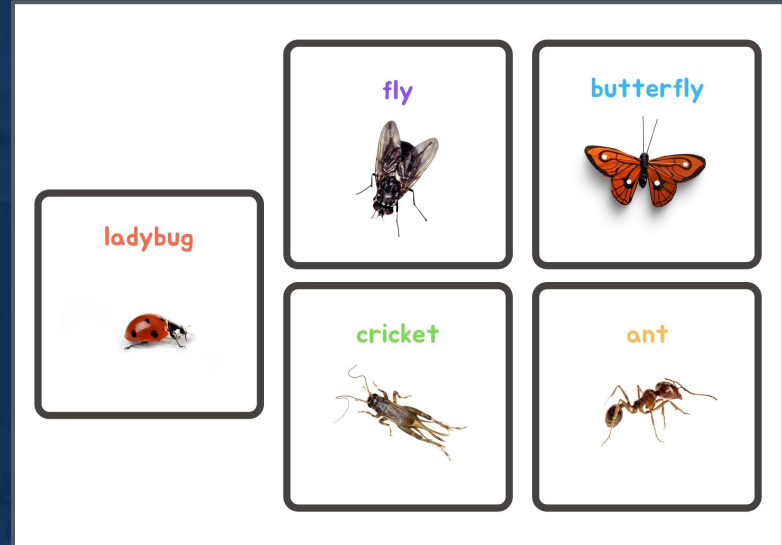

## Curriculum Share

**DRDP Measure:** Knowledge of the Natural World

**Age Group:**

Toddler/ Preschool

### Insect Cards

Print these cards, or look for these common insects around your area! Talk to your child about observing and using their eyes to look at living things. This is a great opportunity to talk about being gentle with insects, animals, and plants.